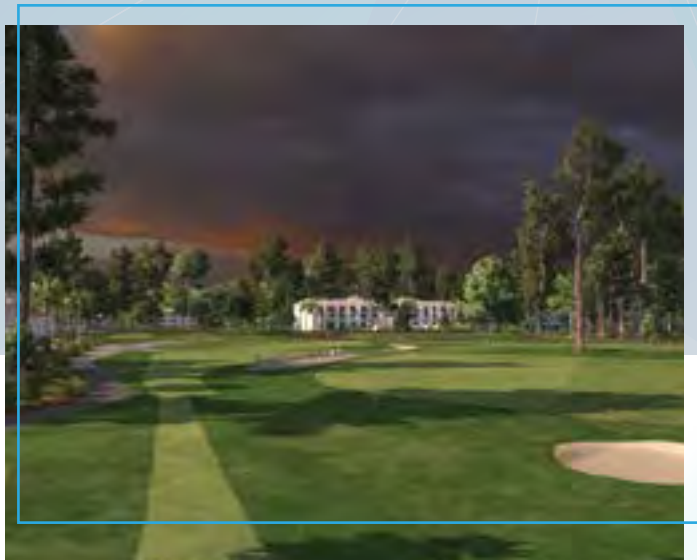

E6 CONNECT

4

DRIVING RANGES

13

CHIP & PUT
RANGES

100+

GOLF COURSES

16

MINI GAMES

8

MODES OF PLAY

**WORLD RENOWN GOLF COURSES
AT YOUR FINGER TIPS**

Multi Sport

INTERACTIVE SPORT CAMERA & HOME SPORTS ARCADE

Introducing the
E6 INTERACTIVE SPORTS CAMERA
that adds (8) immersive sports
to your simulator