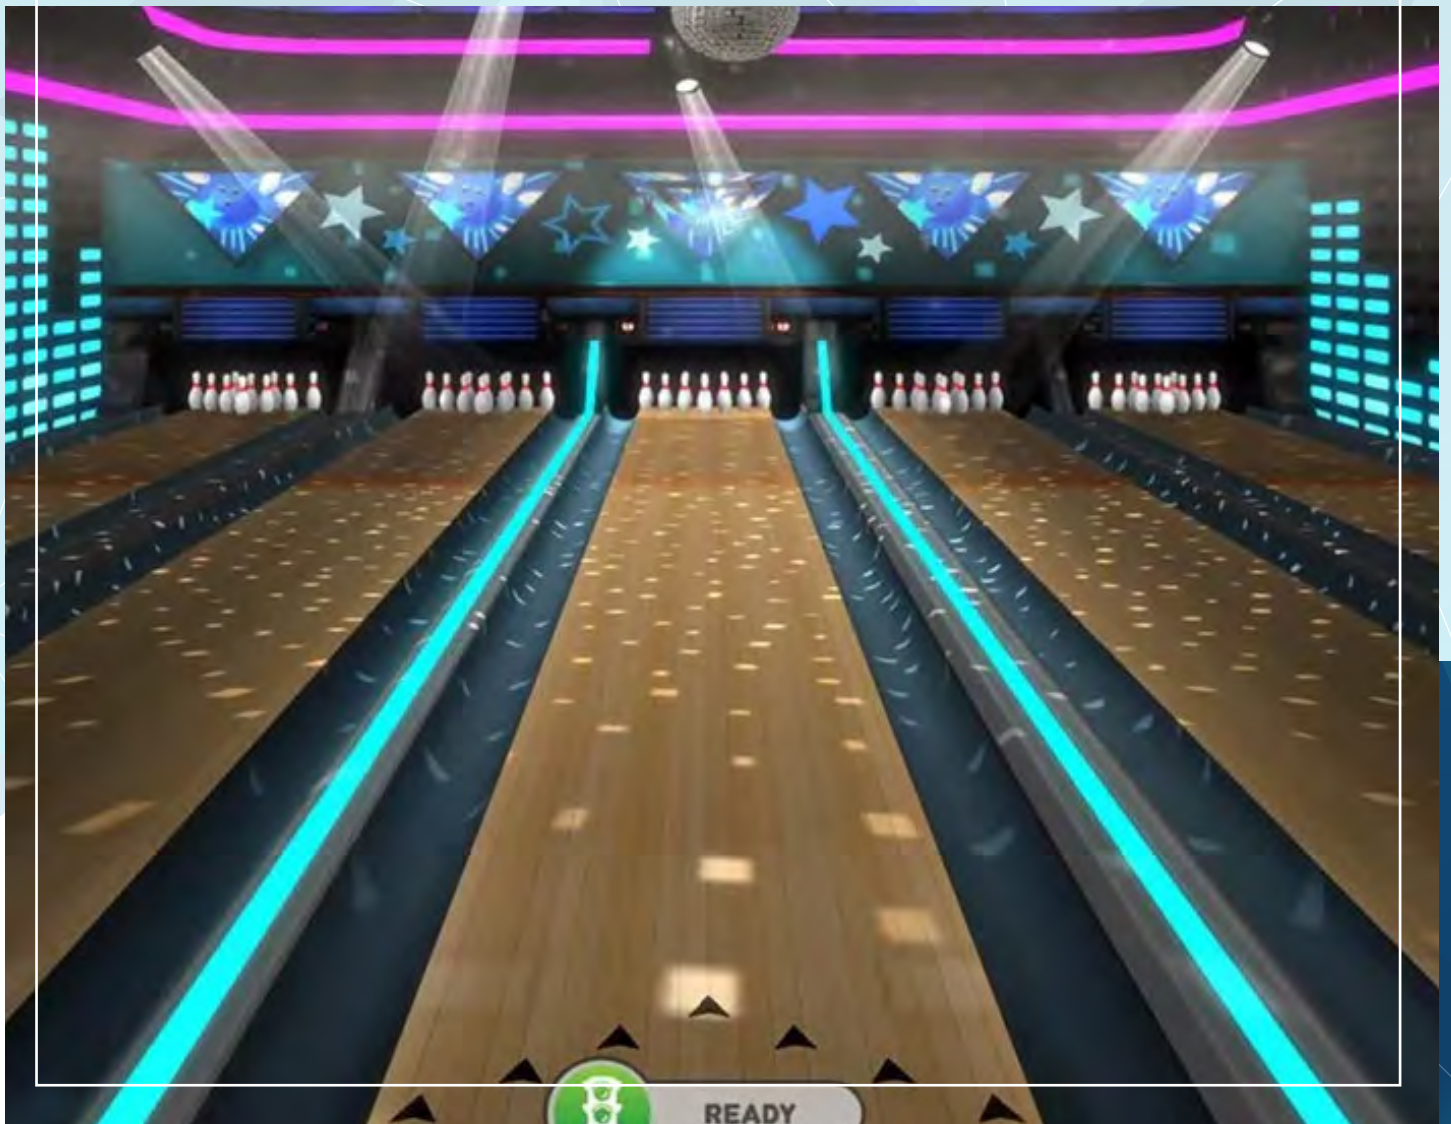

BOWL-A-RAMA

Turn Your Simulator Into a Bowling Alley!

- Play up to 10 Frames
- Up to 8 Players
- (3) Skill Levels
- Ambient Sound & Special Effects

Watch as your Multisport Simulator converts your family room into an out-of-this-world bowling alley with TruGolf's Bowl-a-Rama. Challenge as many as eight players simultaneously to 10 frames of interactive fun. Bumper options can be enabled to keep beginners out of the gutter. Vivid sound and lighting effects re-create a classic night out at the lanes, no rental shoes required.