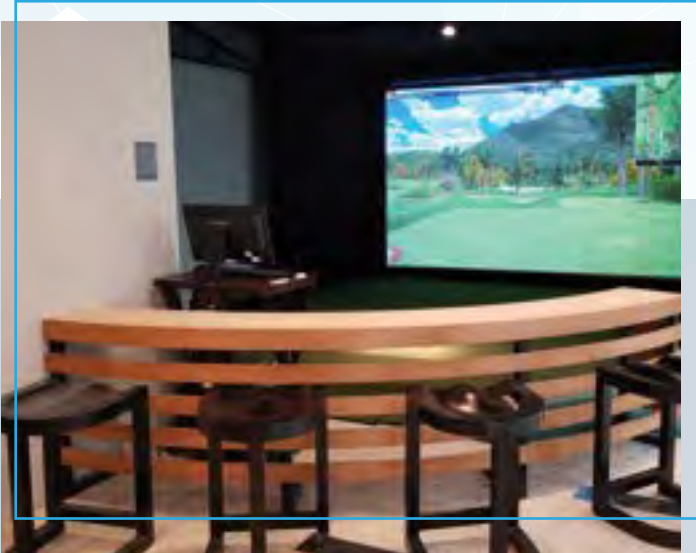

Product Launcher

With innovative menus, users can access an array of software choices from a single dashboard. Switch to E6 CONNECT or MultiSport Experiences at the touch of a button.

Design & Build

Plan & Execute