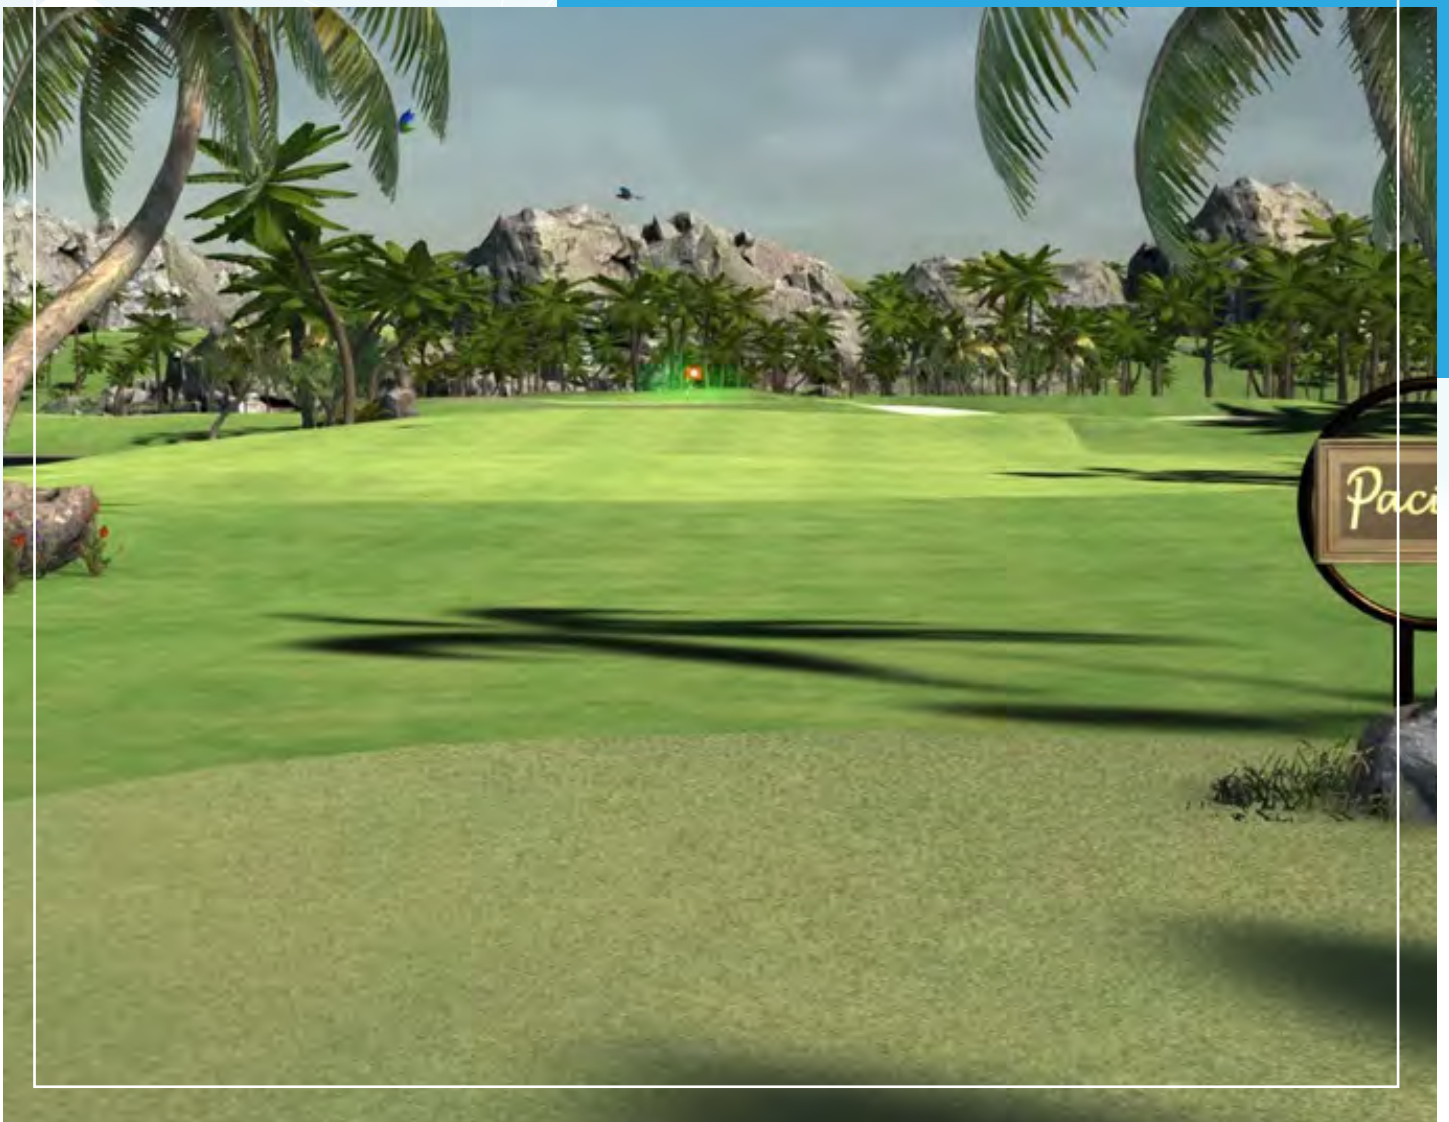

Foot Golf

Take to the course in a whole new way with Foot Golf on the TruGolf sports simulator! Challenge yourself with 4 unique courses and chase par with an added Shot Boost. In Demolition Mode you can turn up the excitement by blasting away moving targets that explode upon impact.

- (4) Courses
- Boost Increase Distance for Young Golfers
- Demolition Mode (Moving Targets Explode)
- Points Competitions
- Multi-Player