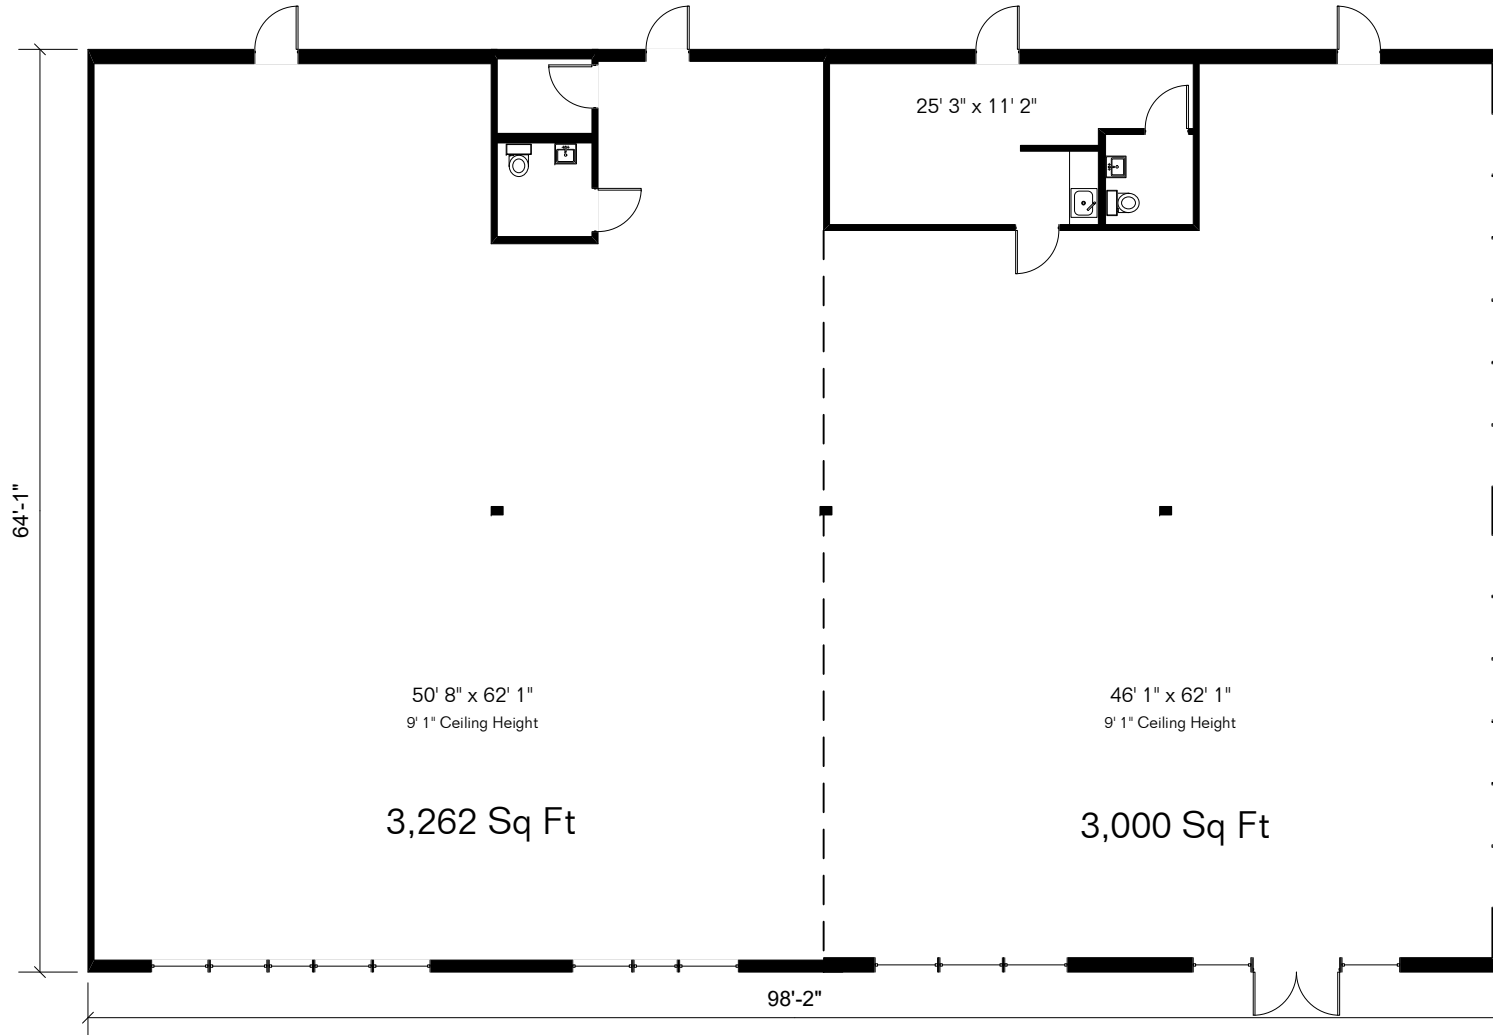

The square footages and room size information are deemed to be reliable but are not guaranteed and should be independently verified.

Total Wine Center

10300 North Scottsdale Road Suite 11, 12, 13 & 14
Scottsdale, Arizona 85253

Presented by Lynn Morrison
Lynn Morrison Company
(480) 991-4700

Site Visit January 2018

0 ft. 6 ft. 10 ft. 20 ft.

Copyright 2018 Floor Plans First! LLC
All Rights Reserved.

Suites 11 & 12 3,000 Sq Ft
Suites 13 & 14 3,262 Sq Ft
Total Rentable Area 6,262 Sq Ft